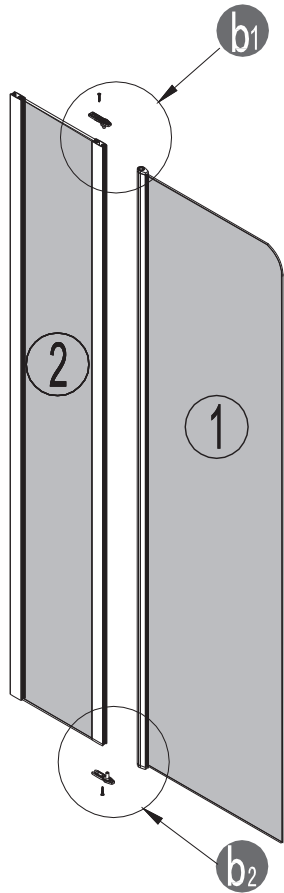

2

3

(4) This product is heavy and will require two people to install.