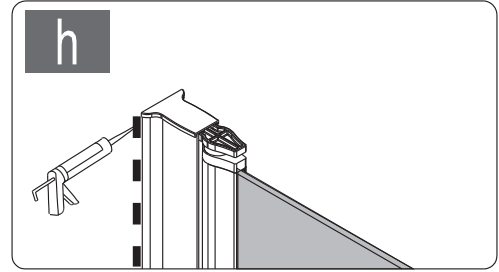

8

24h

7

This product is heavy and will require two people to install.