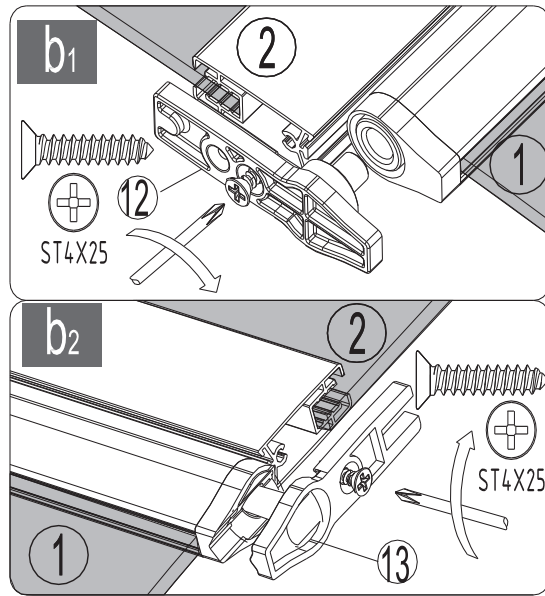

2

3

(4) This product is heavy and will require two people to install.