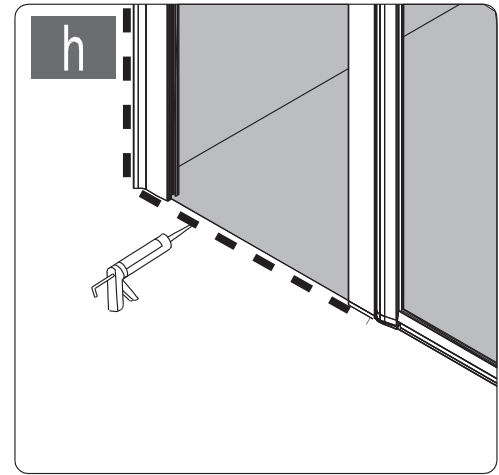

8

24h

7

This product is heavy and will require two people to install.