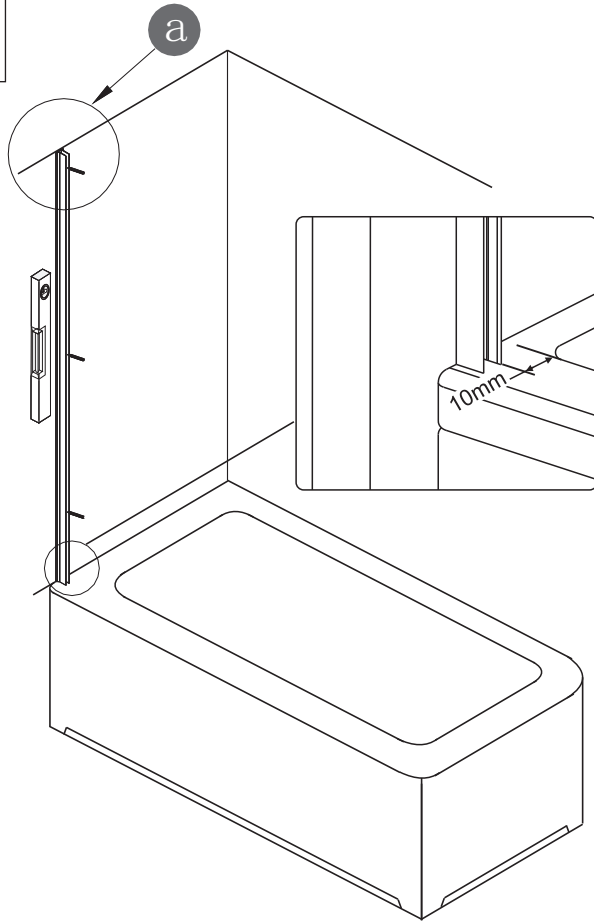

1

a

3

W	P
1200	550+650

This product is heavy and will require two people to install.