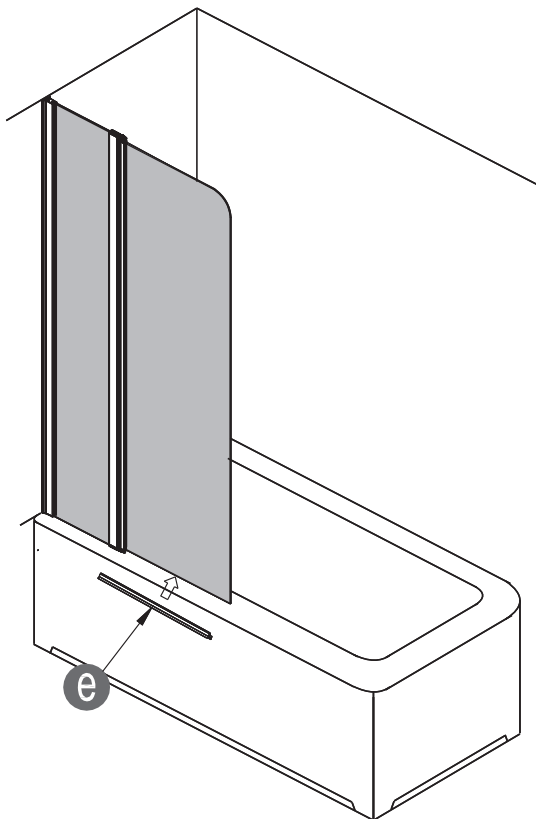

4

5

5

This product is heavy and will require two people to install.