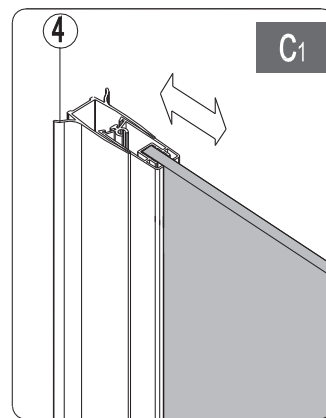

Note: Safety glass can not be re-worked.

■ Installation

Please read these instructions carefully before start of installation.

The wall post has up to 20mm of adjustment for out of true wall situations.

Ensure that the shower tray is fitted level and that after assembly of enclosure there is a full and continuous bead of sealant between the top of the shower tray and the tile joint.

This product is heavy and will require two people to install.

1

a

3

W	P
1200	550+650

This product is heavy and will require two people to install.

2

3