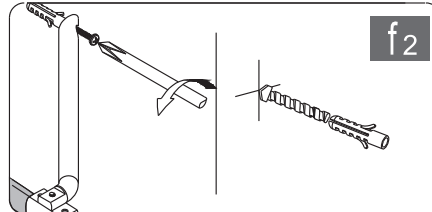

6

7

This product is heavy and will require two people to install.