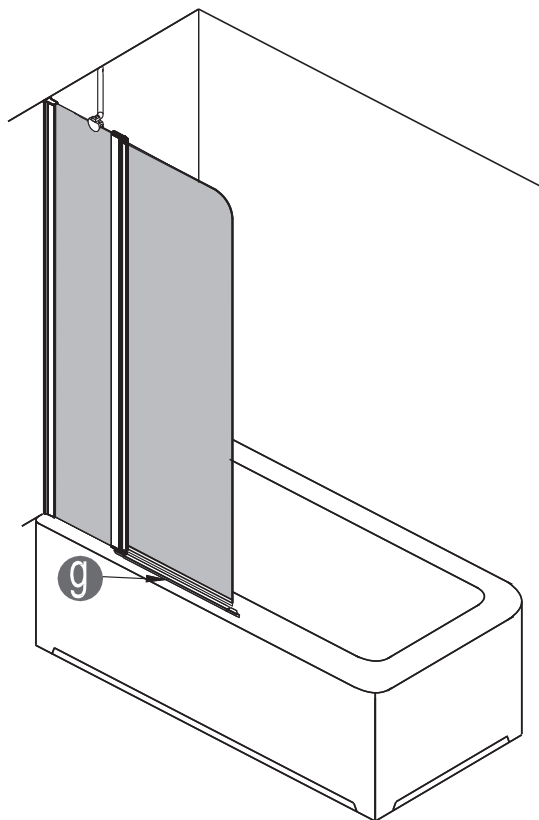

6

7

This product is heavy and will require two people to install.