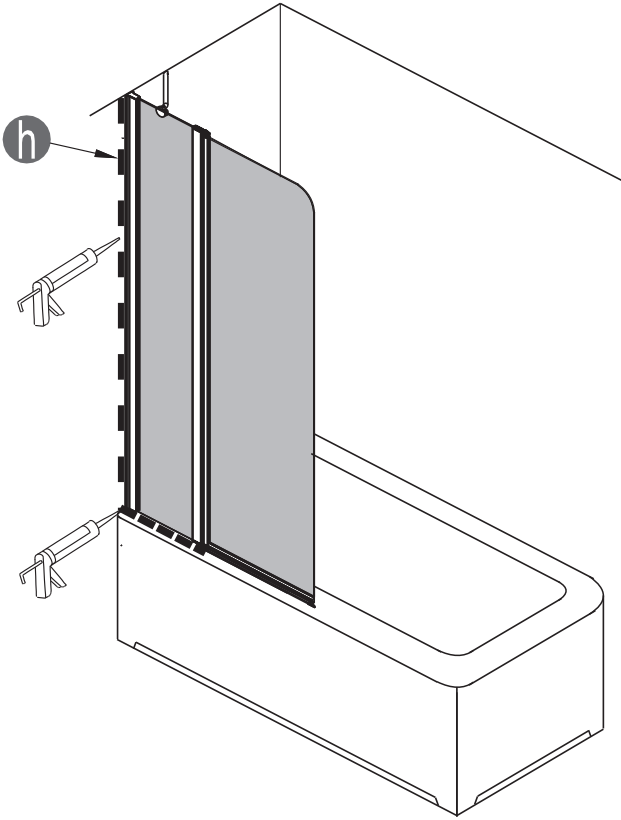

8

24h

7

This product is heavy and will require two people to install.