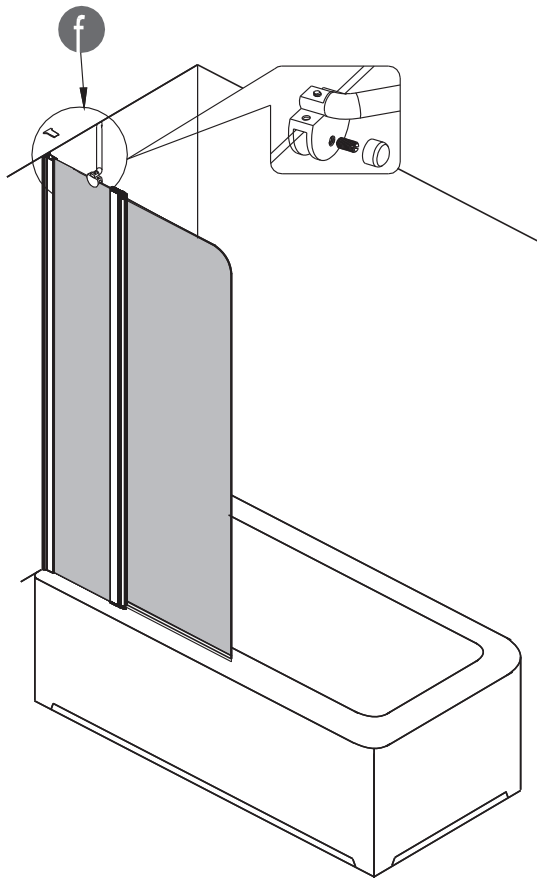

6

7

This product is heavy and will require two people to install.