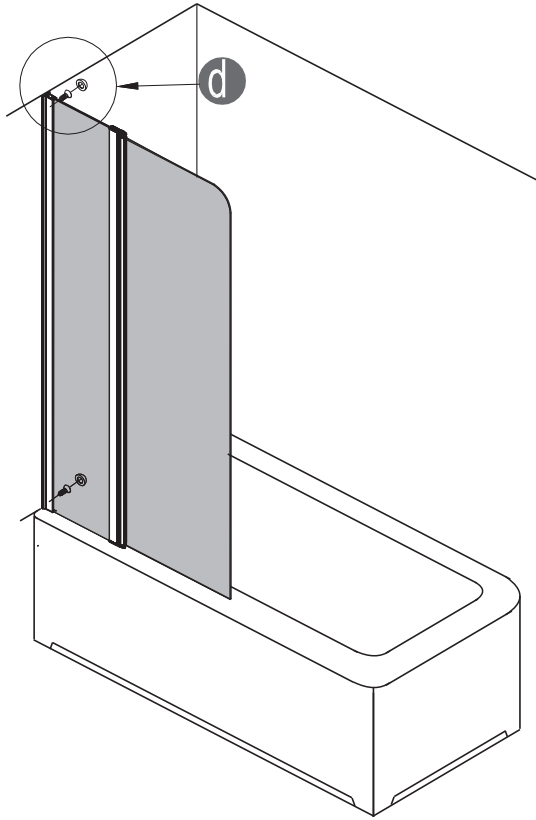

4

5

5

This product is heavy and will require two people to install.