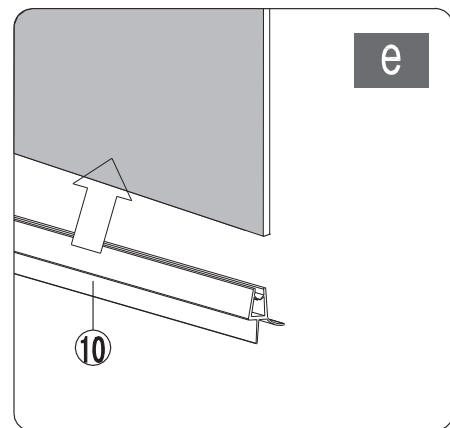

4

5

5

This product is heavy and will require two people to install.