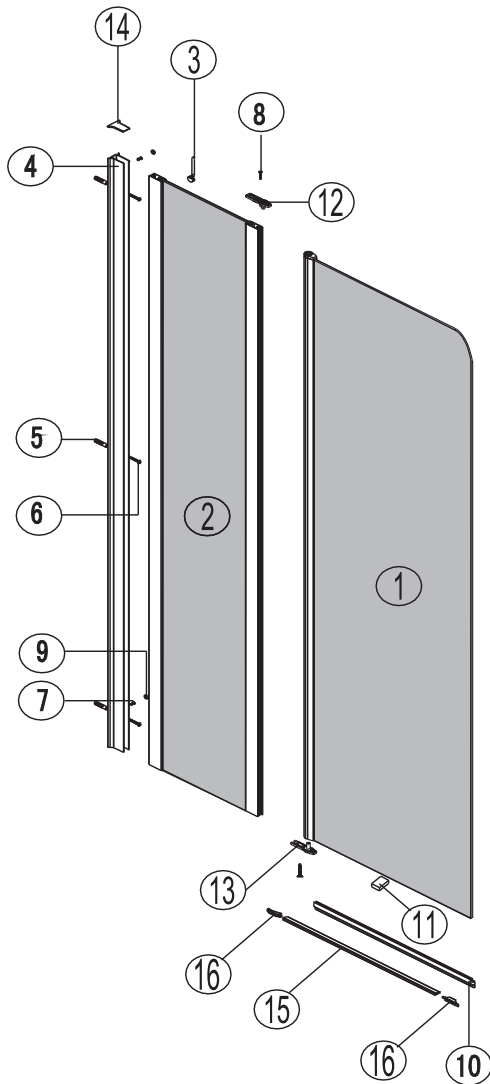

This product is heavy and will require two people to install.