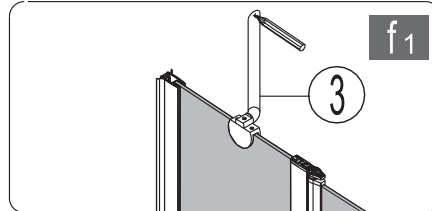

6

7

This product is heavy and will require two people to install.