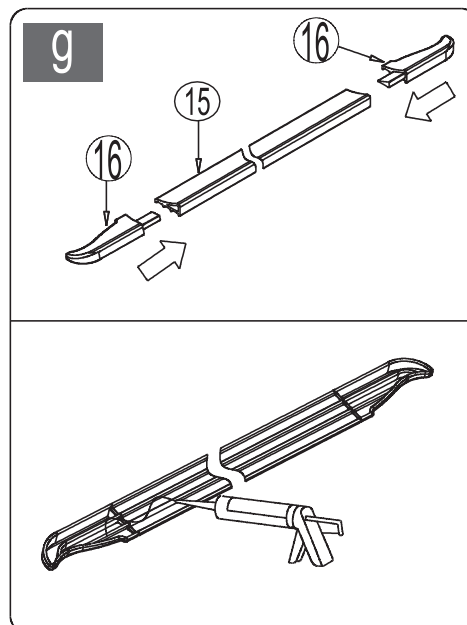

Note: Safety glass can not be re-worked.

■ Installation

Please read these instructions carefully before start of installation.

The wall post has up to 20mm of adjustment for out of true wall situations.

Ensure that the shower tray is fitted level and that after assembly of enclosure there is a full and continuous bead of sealant between the top of the shower tray and the tile joint.

Special care should be taken when drilling walls to avoid hidden pipes or electrical cables

Note: This product is heavy and will require two people to install.

Please remove protective film from aluminium profiles before installation.

(4) This product is heavy and will require two people to install.

4

5

5

This product is heavy and will require two people to install.

6

7

This product is heavy and will require two people to install.