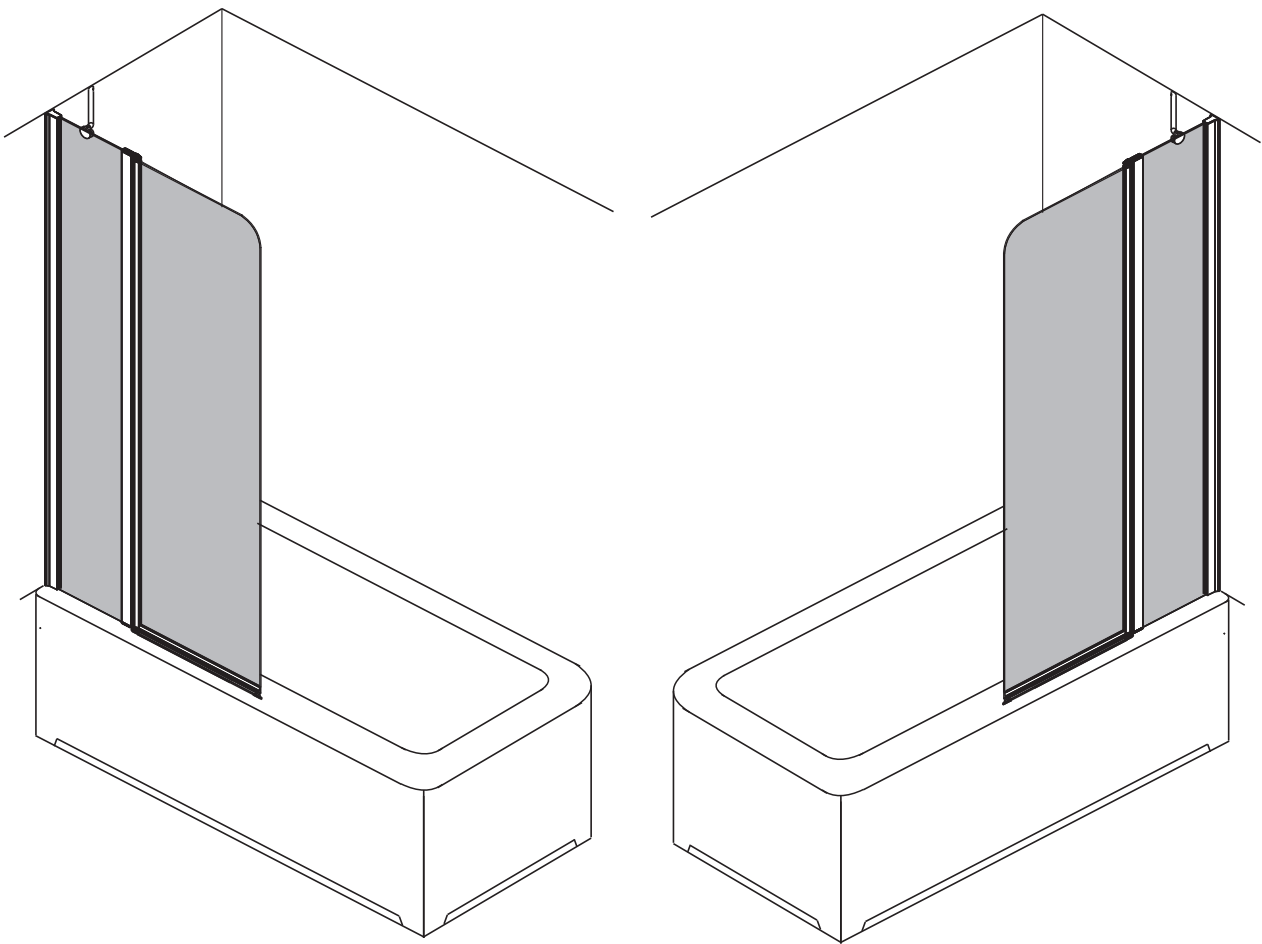

BelBagno
bagno bello e vita bella

Bath Screen

Installation instructions

(For SELA-V-11)

■ General Information

Please inspect the product immediately upon receipt for transit damage, missing packs/parts or manufacturing fault. Damage reported later cannot be accepted. Please handle the product with care avoiding knocks and shock loading to all sides and edges of the glass.

Note: Safety glass can not be re-worked.

■ Installation

Please read these instructions carefully before start of installation.

The wall post has up to 20mm of adjustment for out of true wall situations.

Ensure that the shower tray is fitted level and that after assembly of enclosure there is a full and continuous bead of sealant between the top of the shower tray and the tile joint.

Special care should be taken when drilling walls to avoid hidden pipes or electrical cables

Note: This product is heavy and will require two people to install.

Please remove protective film from aluminium profiles before installation.