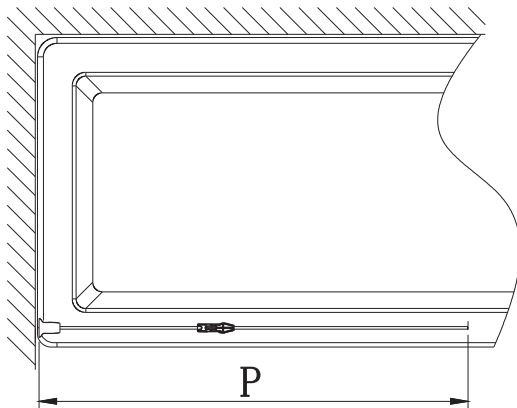

1

a

3

W	P
1200	550+650

This product is heavy and will require two people to install.