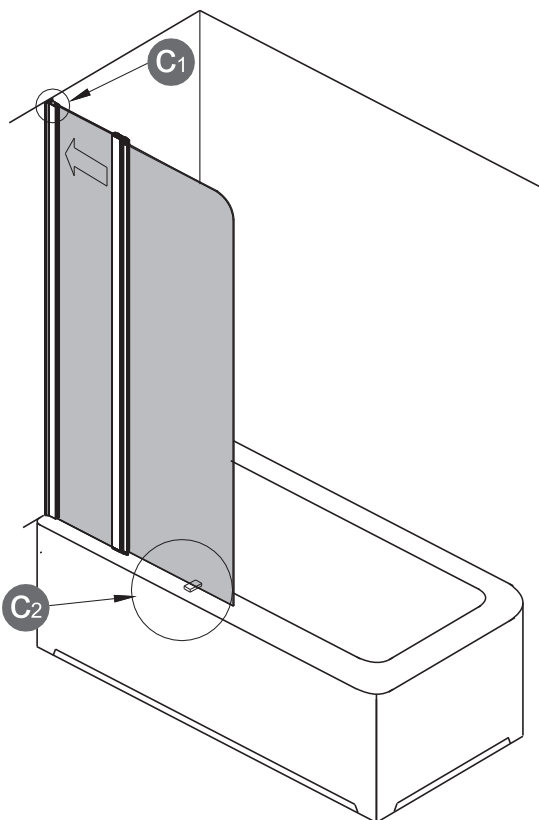

2

3

(4) This product is heavy and will require two people to install.