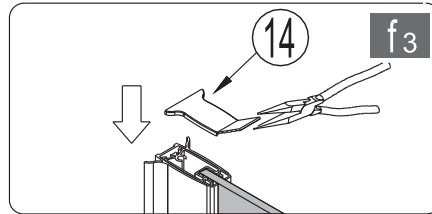

Note: Safety glass can not be re-worked.

■ Installation

Please read these instructions carefully before start of installation.

The wall post has up to 20mm of adjustment for out of true wall situations.

Ensure that the shower tray is fitted level and that after assembly of enclosure there is a full and continuous bead of sealant between the top of the shower tray and the tile joint.

(4) This product is heavy and will require two people to install.

4

5

5

This product is heavy and will require two people to install.

6

7

This product is heavy and will require two people to install.