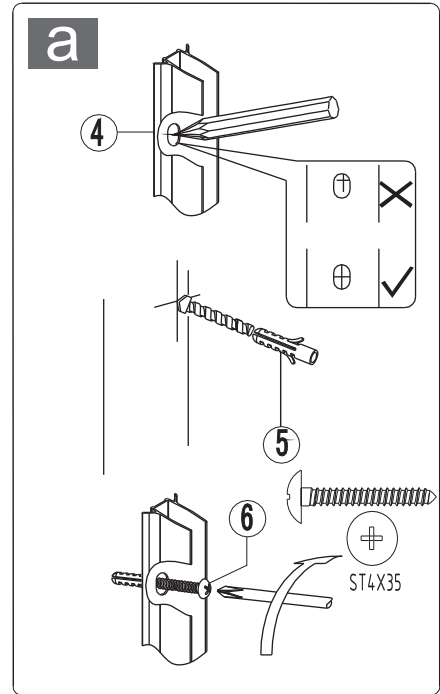

1

a

3

W	P
1200	550+650

This product is heavy and will require two people to install.