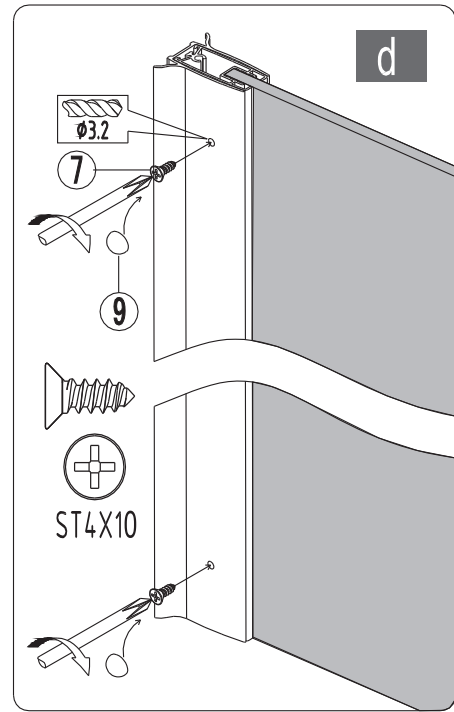

4

5

5

This product is heavy and will require two people to install.