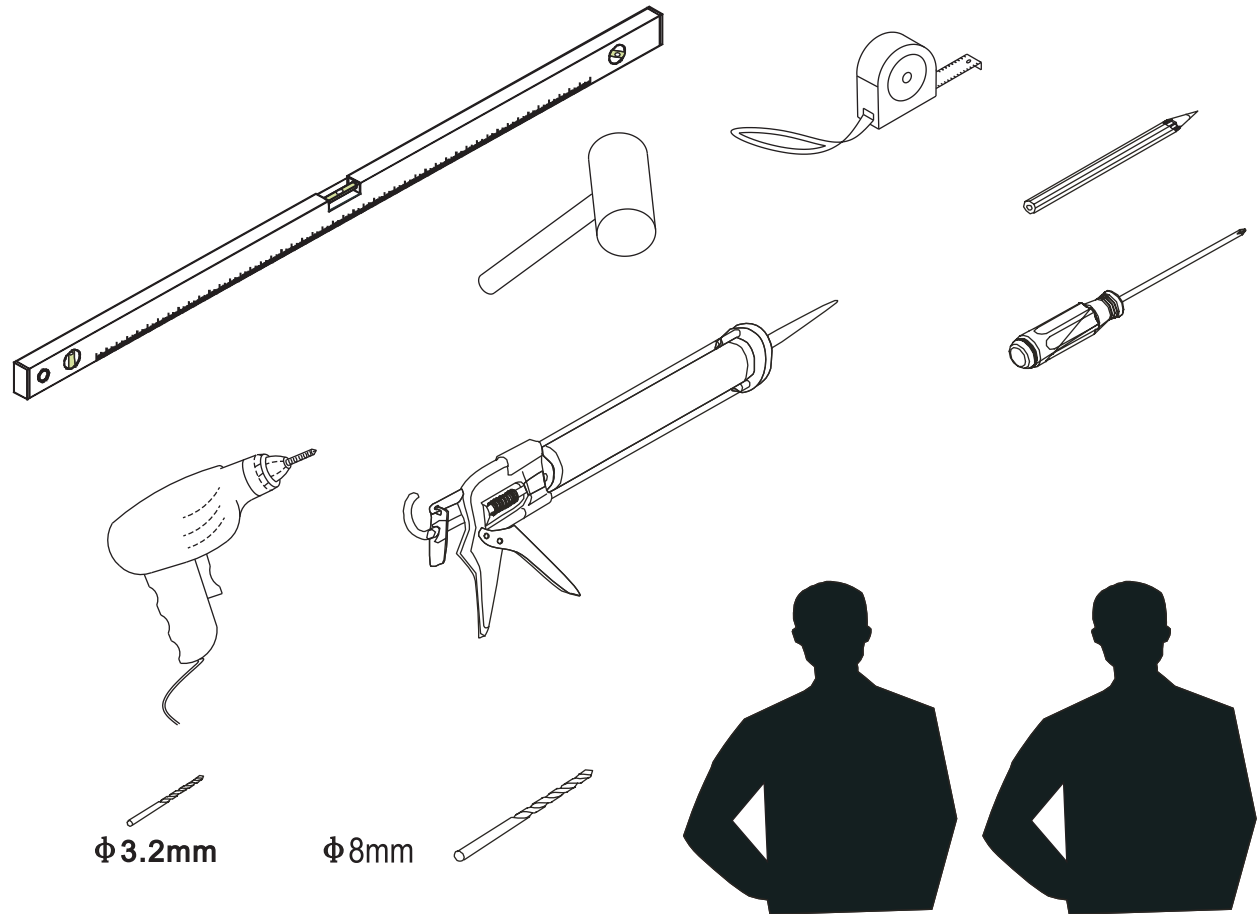

Note: Safety glass can not be re-worked.

■ Installation

Please read these instructions carefully before start of installation.

The wall post has up to 20mm of adjustment for out of true wall situations.

Ensure that the shower tray is fitted level and that after assembly of enclosure there is a full and continuous bead of sealant between the top of the shower tray and the tile joint.

Special care should be taken when drilling walls to avoid hidden pipes or electrical cables

Note: This product is heavy and will require two people to install.

Please remove protective film from aluminium profiles before installation.

■ Shower Tray Installation

The shower tray must be sited against a structural wall.

Water proof walling or tiling should be fitted so that it sits on the top of the tray rim.

■ Aftercare Instructions

After use, your shower should be cleaned with soap and water. This is particularly important in hard water districts where insoluble lime salts may be deposited and allowed to build up. Cleaners of a gritty or abrasive nature should not be used. Care should be taken to avoid contact with strong chemicals such as organic solvents and strippers.

Glass cleaners can be used but with caution, if in doubt contact the supplier of the cleaner in question.

Please keep these instructions for aftercare and customer service details.

Tools required

This product is heavy and will require two people to install.